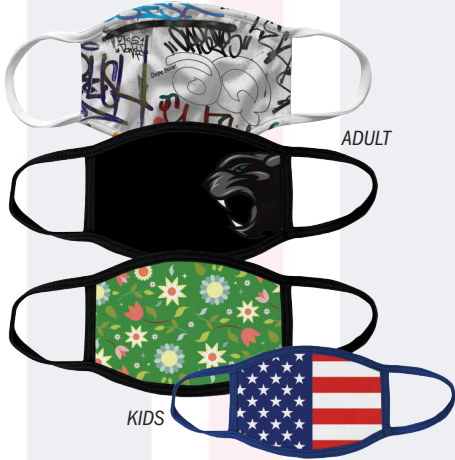

YOUR ONE STOP SHOP FOR USA MADE MASKS

WASHABLE & REUSABLE

★★★★ WE'RE HERE TO HELP STOP THE SPREAD ★★★★★

PRODUCTION TIME: 5-7 DAYS FOR ALL PRODUCTS

Face Masks

2-LAYER CONSTRUCTION

- **FULL TESTING - CPSIA CERTIFIED**
- **Inner Layer** / 100% Comfort Cotton. Soft and silky against your face.
- **Outer Layer** / Dye-sublimated 95% Polyester / 5% Spandex with colors that stand out.
- **Trim Colors:**

● BLACK ● RED ○ WHITE ● PINK ● ROYAL BLUE

Quantity	100-249	250-499	500-599	1000-4999	5000-9999	10,000 & up	(c)
Kids	\$6.00	\$5.42	\$5.00	\$4.60	\$4.40	\$4.20	
Adult	\$6.35	\$5.85	\$5.45	\$5.00	\$4.75	\$4.60	

Pricing based on bulk packaging. For individual folding and packing add \$0.40 (c)

Gaiters

- **Material:** A quick-drying fabric made from a "MAX DRI" moisture management technology designed to keep your skin dry and to help increase endurance in active environments. A performance fabric that is comfortable and makes it easy to breathe.
- **Available in Adult and Youth sizes.**

Quantity	50	100	250	500	1000	2500 & up	(c)
	\$7.50	\$7.00	\$6.75	\$6.75	\$6.75	\$6.75	

Pricing based on bulk packaging. For individual folding and packing add \$0.40 (c)

Adjustable Face Masks

- One of the most comfortable masks. It has a poly front and 8 ounce cotton lining. Very comfortable and contoured shape. Adjustable ear straps for easy wearing.
- **Available in Adult and Youth sizes.**