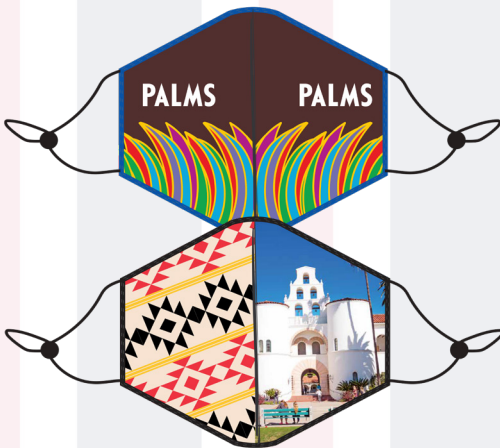

Pricing based on bulk packaging. For individual folding and packing add \$0.40 (c)

Gaiters

- **Material:** A quick-drying fabric made from a "MAX DRI" moisture management technology designed to keep your skin dry and to help increase endurance in active environments. A performance fabric that is comfortable and makes it easy to breathe.
- **Available in Adult and Youth sizes.**

Quantity	50	100	250	500	1000	2500 & up	(c)
	\$7.50	\$7.00	\$6.75	\$6.75	\$6.75	\$6.75	

Pricing based on bulk packaging. For individual folding and packing add \$0.40 (c)

Adjustable Face Masks

- One of the most comfortable masks. It has a poly front and 8 ounce cotton lining. Very comfortable and contoured shape. Adjustable ear straps for easy wearing.
- **Available in Adult and Youth sizes.**